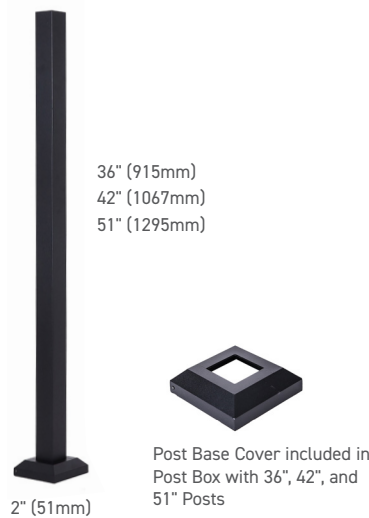

ALUMINUM POST (BLANK) WITH BASE COVER 2" X 36"

ITEM#	DESCRIPTION	UPC #
59336021	AL13 HOME-POST 2" X 36" BLANK W/ BASE CVR MTWHT	844530025450
59336028	AL13 HOME-POST 2" X 36" BLANK W/ BASE CVR BKSND	844530025467

ALUMINUM POST (BLANK) WITH BASE COVER 2" X 42"

ITEM#	DESCRIPTION	UPC #
59342021	AL13 HOME-POST 2" X 42" BLANK W/ BASE CVR MTWHT	844530025511
59342028	AL13 HOME-POST 2" X 42" BLANK W/ BASE CVR BKSND	844530025528

ALUMINUM POST (BLANK) WITH BASE COVER 2" X 51"

ITEM#	DESCRIPTION	UPC #
59351021	AL13 HOME-POST 2" X 51" BLANK W/ BASE CVR MTWHT	844530025436
59351028	AL13 HOME-POST 2" X 51" BLANK W/ BASE CVR BKSND	844530025443

2" (51mm) blank post can be used for Over-The-Post and Proud Post (with a drink rail) applications