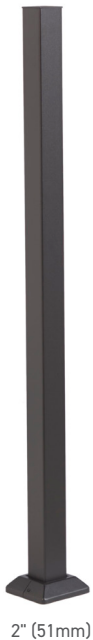

STEEL POST | POST MOUNT

STEEL GLASS BALUSTER

39.5" (1003mm)
45.5" (1156mm)
55" (1397 mm)

STEEL POST WITH BASE & BASE COVER 2"x39.5"

ITEM#	DESCRIPTION	UPC #
53302410	FE26-POST 2"x39.5" W/4" BASE/COVER GBLK	844530015260
53302416	FE26-POST 2"x39.5" W/4" BASE/COVER ABZ	844530015277
53302418	FE26-POST 2"x39.5" W/4" BASE/COVER BKSND	844530018179

STEEL POST WITH BASE & BASE COVER 2" x 45.5"

ITEM#	DESCRIPTION	UPC #
53302470	FE26-POST 2"x45.5" W/4" BASE/COVER GBLK	844530015291
53302476	FE26-POST 2"x45.5" W/4" BASE/COVER ABZ	844530015307
53302478	FE26-POST 2"x45.5" W/4" BASE/COVER BKSND	844530018124

STEEL POST WITH BASE & BASE COVER 2" x 55"

ITEM#	DESCRIPTION	UPC #
53302550	FE26-POST 2"x55" W/4" BASE/COVER GBLK	844530027119
53302556	FE26-POST 2"x55" W/4" BASE/COVER ABZ	844530027133
53302558	FE26-POST 2"x55" W/4" BASE/COVER BKSND	844530027126