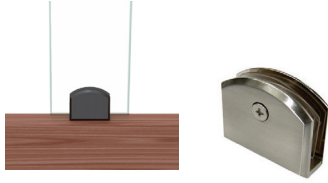

PERSONALIZATION

Mounting clip is polished steel. Installation screws included

PURE VIEW MOUNTING CLIP (For use when NOT using Fortress Pre-Slotted Rail System)

ITEM#	DESCRIPTION	UPC #
660680	PV-MOUNTING CLIP 1.5" (BAG 10)	844530004561

(Level or Stair applications)