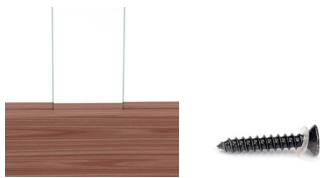

Installation screws included

PURE VIEW SANDWICH MOUNT (For use when NOT using Fortress Pre-Slotted Rail System)

ITEM#	DESCRIPTION	UPC #
650032	PV-SCREW W/ WASHER (BAG 10)	844530005254

(Level or Stair applications)